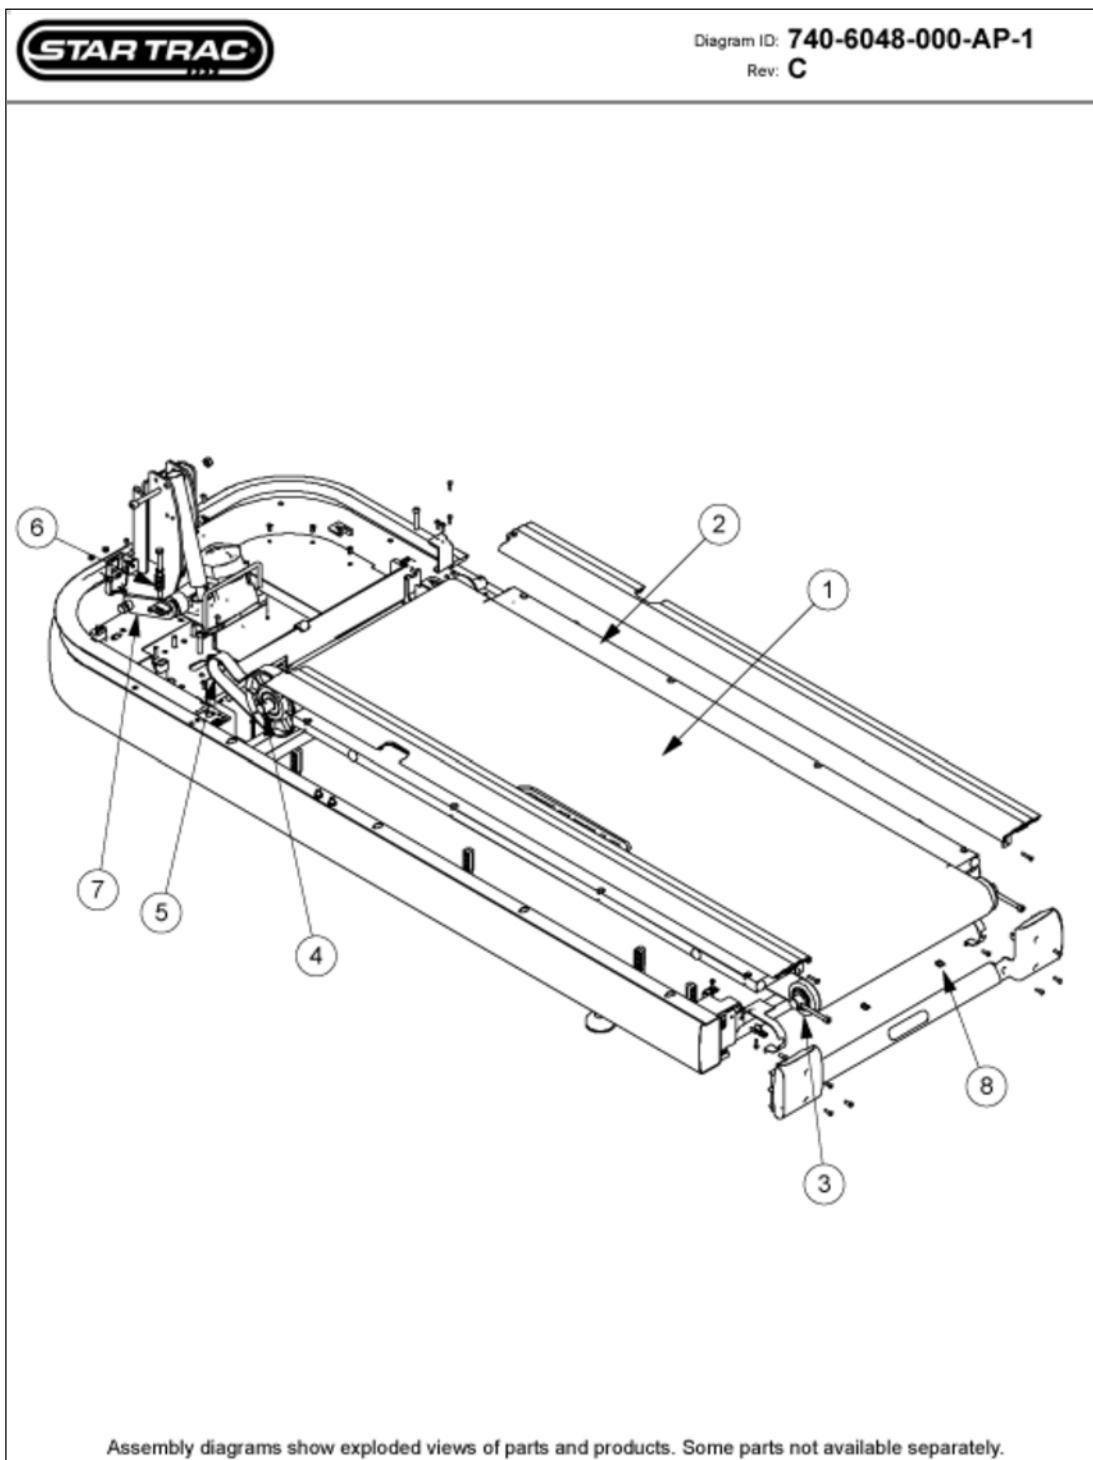

CARDIO • Treadmill • S Series Treadmill • S-TRc

Base Frame Assy

Slide: 1-1-12-31 • PD ID: 1031 • PROD Link ID: • D ID: 484

October 21, 2009

Base Frame Assy

Callout	Part Number:	Description
1	130-1708	BELT, RUNNING, WAXLESS, PRO TR
2	800-3874	DECK, DBL-SIDED, PRO TREAD
3	740-6056	ROLLER, TAIL, S-TR
4	740-6055	ROLLER, HEAD, S-TR
5	740-6062	BELT, POLY V, 260J10
6	740-6087	SPRING, IDLER TENSIONER
7	740-6071	ASSY, IDLER, MOTOR TENSIONER
8	740-6090	THINNEMAN, M5

October 21, 2009

CARDIO • Treadmill • S Series Treadmill • S-TRc

Display Panel Assy With Electronic Board

Diagram ID: 740-6094-000-AP-1
Rev: C

Assembly diagrams show exploded views of parts and products. Some parts not available separately.