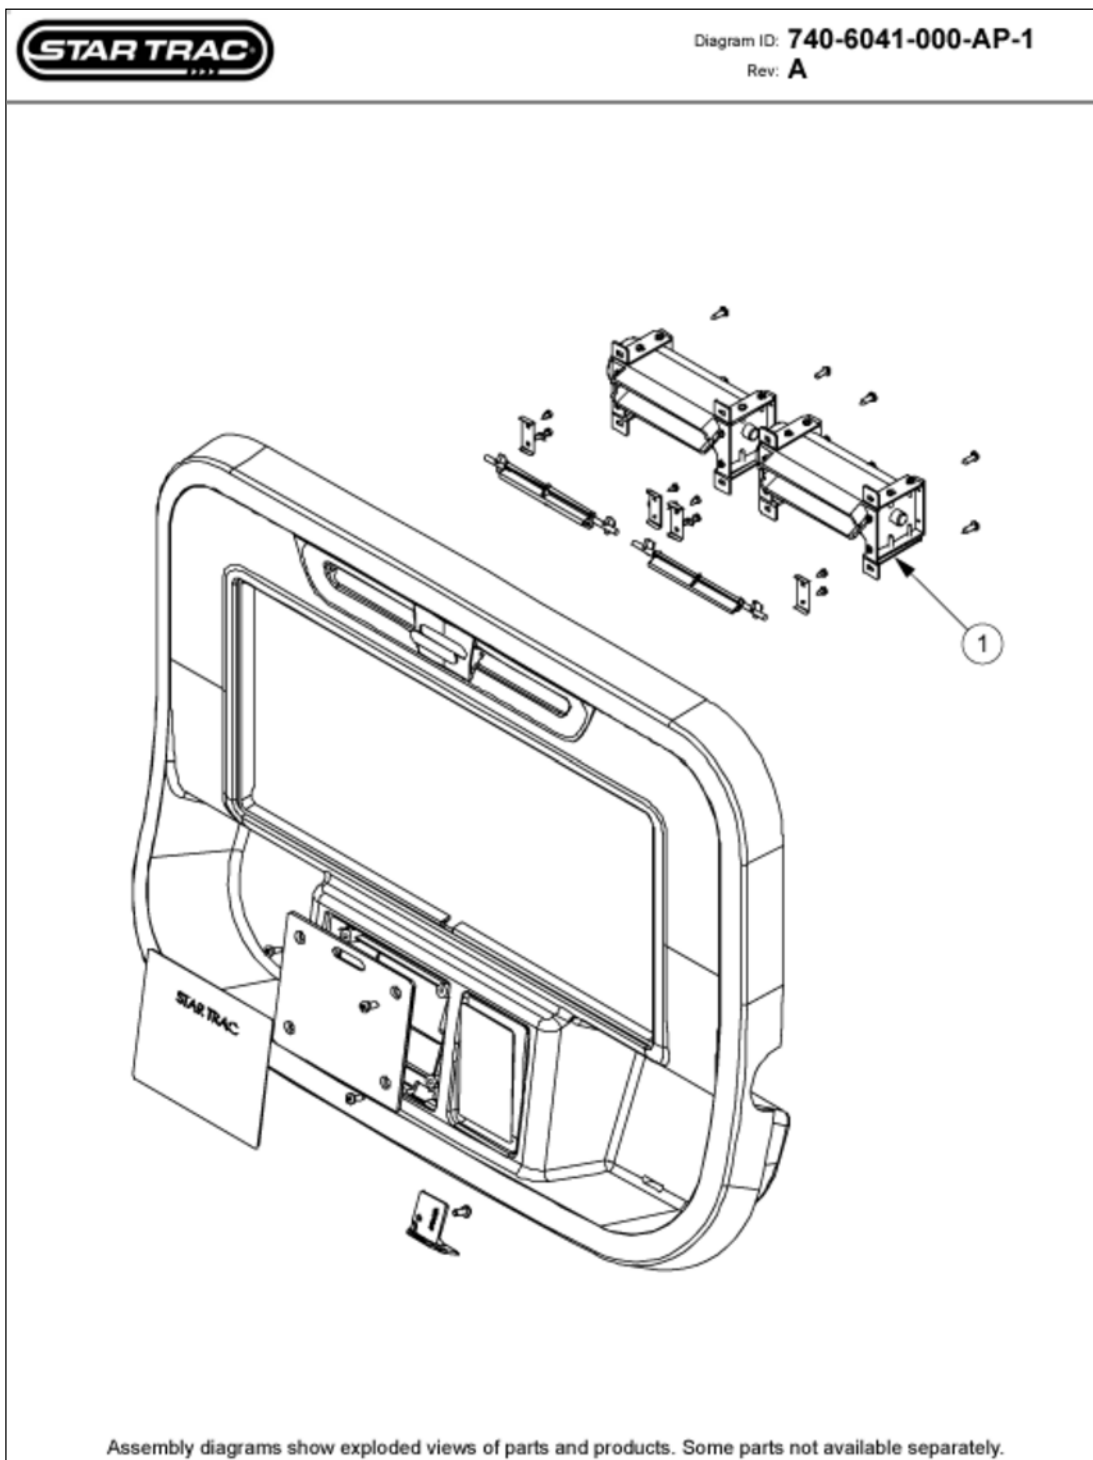

Callout	Part Number:	Description
1	740-6005	ASSY, ELEV MOTOR, 110VAC, SPOR
2	740-6046	BRACKET, VENT HOLDER, S-TR
3	740-6515	RETAINER, RING GB894.125
4	740-6065	FEET, LEVELING
5	740-6505	NUT, GB6177M12
6	740-6069	EXTRUSION, RUBBER, CUSHIONING
7	740-6503	SCREW, GB5780M10*140

Parts are subject to availability. Part pricing may change with or without notice.
Check the Star Trac Support Website <http://support.startrac.com> for current part pricing.

October 21, 2009

CARDIO • Treadmill • S Series Treadmill • S-TRc

Fan Blower Assy

Slide: 1-1-12-31 • PD ID: 1031 • PROD Link ID: • D ID: 482

October 21, 2009

Fan Blower Assy