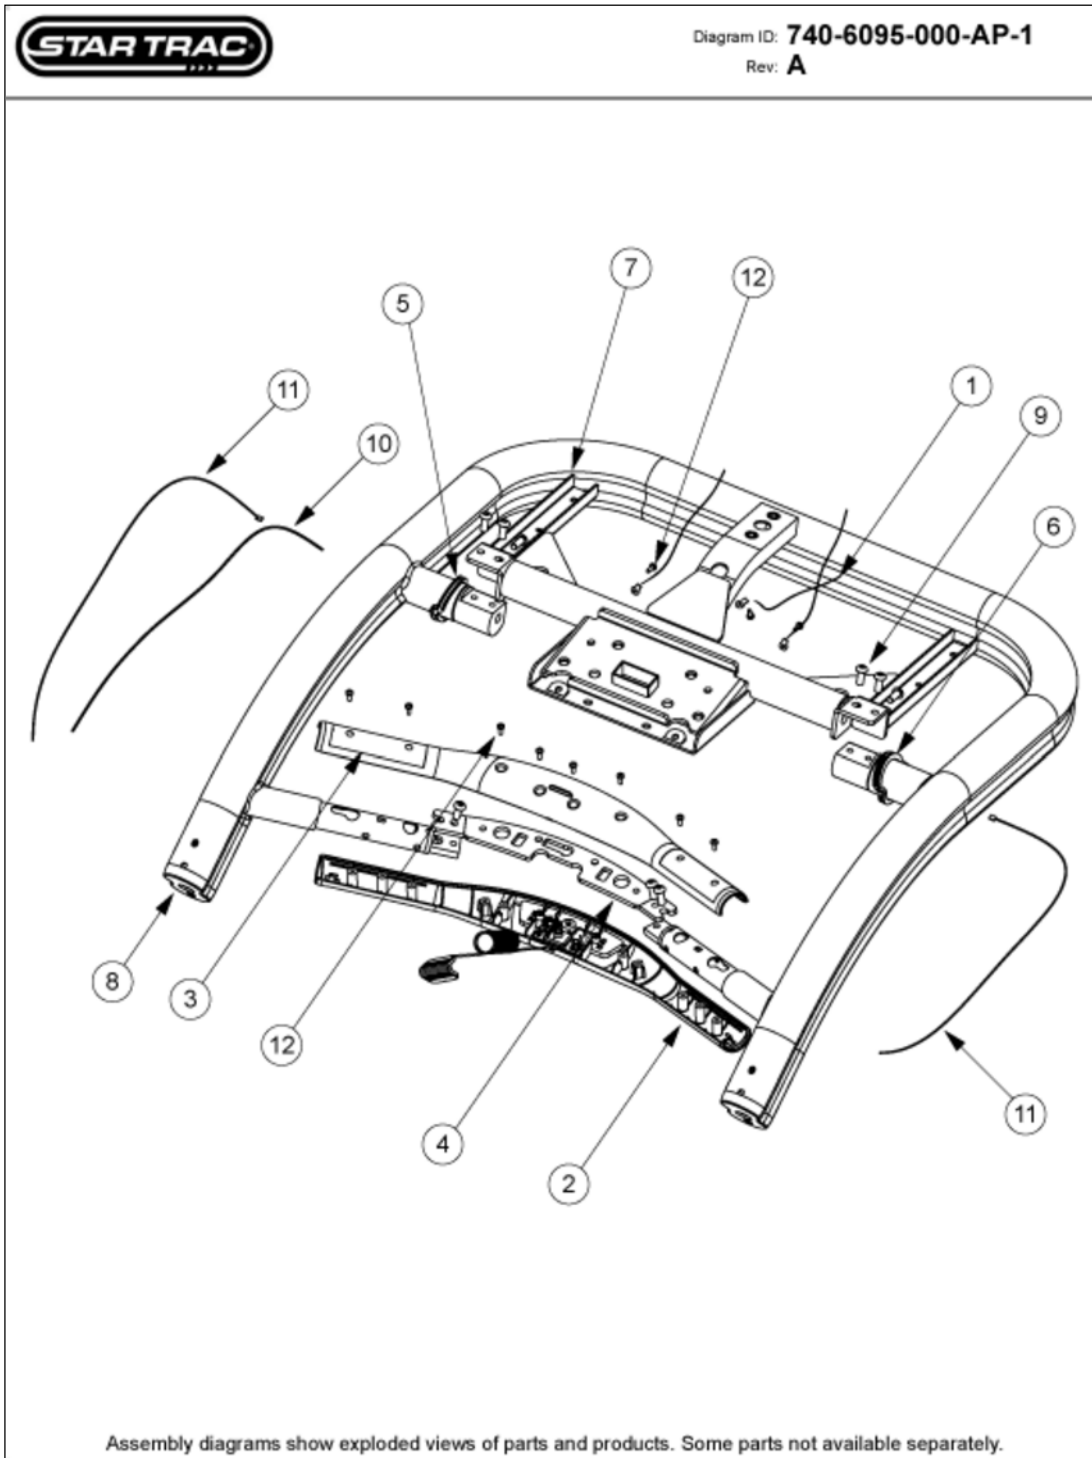

October 21, 2009

CARDIO • Treadmill • S Series Treadmill • S-TRc

Handrail & Hotbar Assy

Slide: 1-1-12-31 • PD ID: 1031 • PROD Link ID: • D ID: 494

October 21, 2009

Handrail & Hotbar Assy

Callout	Part Number:	Description
1	740-6016	ASSY, CABLE, GENERIC GND, SPOR
2	740-6096	ASSY, HOTBAR, UPPER SECTION
3	740-6097	ASSY, HOTBAR, LOWER SECTION
4	740-6098	PLATE, HOTBAR SUPPORT
5	740-6099	GASKET, DISPLA-RAILS, TRC, RIG
6	740-6100	GASKET, DISPLA-RAILS, TRC, LEF
7	740-6101	WELDMENT, DISPLAY, STRUCTURE
8	740-6102	HANDRAIL, FRONT SIP, TRC
9	740-6502	SCREW, GB6560M4*12
10	740-6012	ASSY, CABLE, STOP SW EXTENSION
11	740-6035	ASSY, CABLE, CHR, S-TR
12	740-6502	SCREW, GB6560M4*12