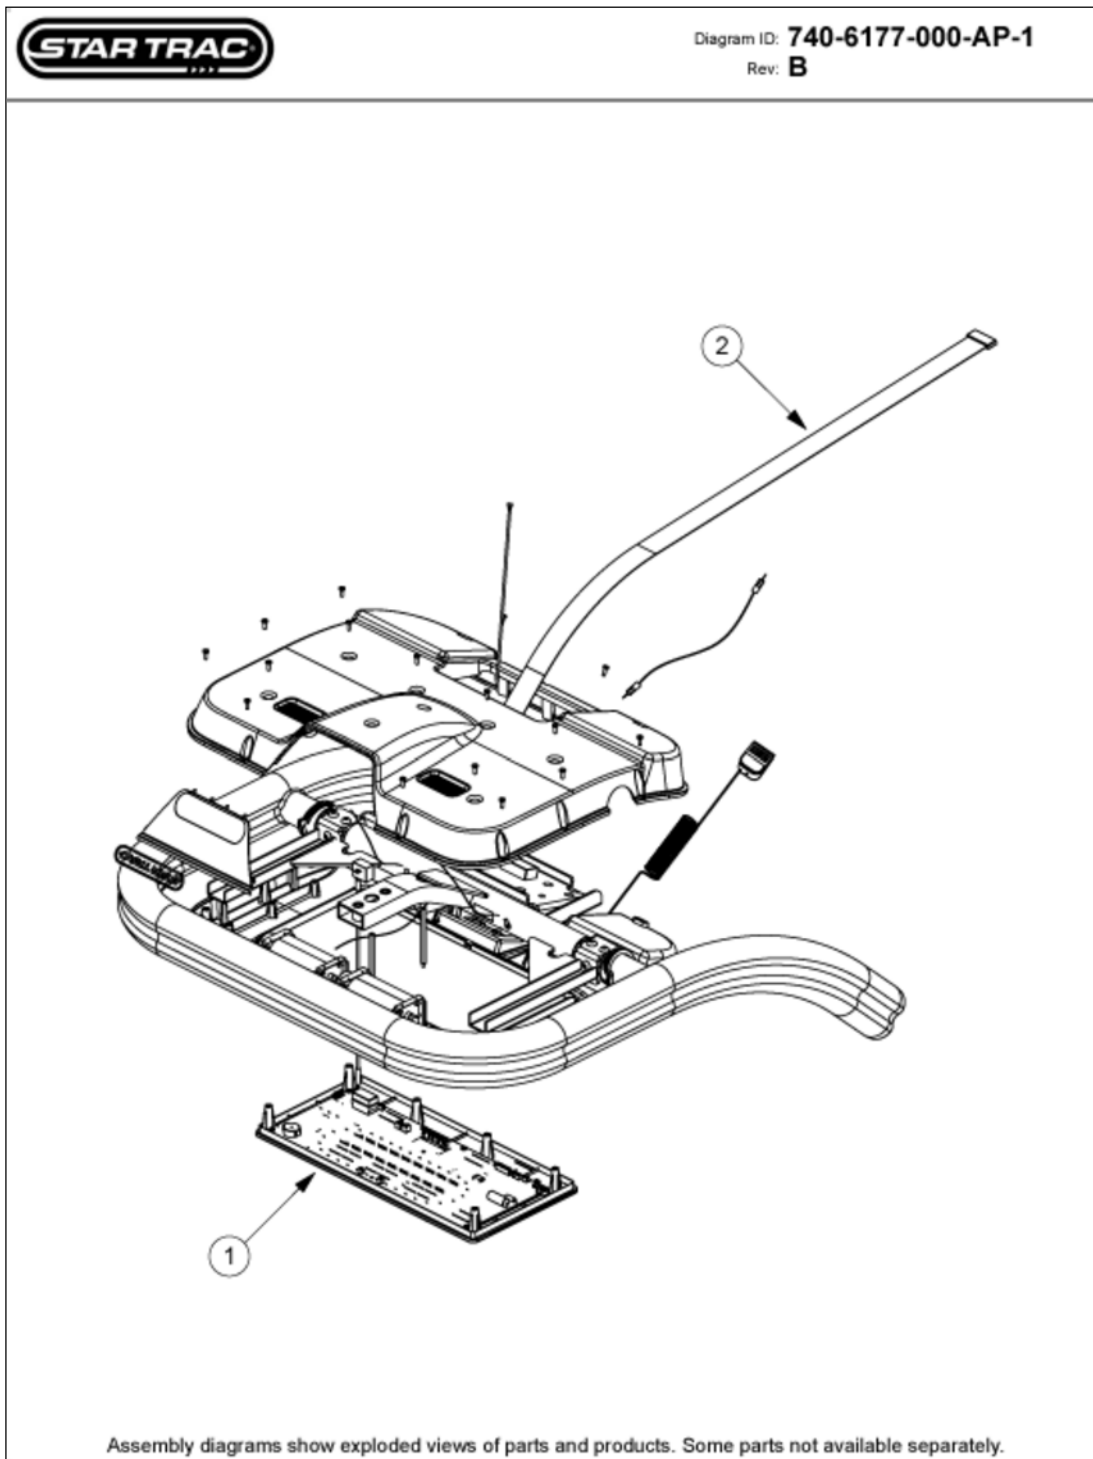

Electrical Assy

Lower

Callout	Part Number:	Description
1	050-2073	LABEL, STAR TRAC, 15X3.55"
2	050-2113	LOGO, REAR CROSSBAR, S-TR
3	440-0257	EMI FLTR, 110/220V
4	740-6013	ASSY, CABLE, AC TO MCB, SPORT
5	740-6017	ASSY, CABLE, PWR SUPPLY, AC IN
6	740-6019	ASSY, RESISTOR, 225W, 1K, SPOR
7	740-6022	ASSY, CABLE, MAIN INTERFACE,
8	740-6023	ASSY, CABLE, AC L1
9	740-6025	ASSY, CABLE, EXT DC POWER, SPO
10	740-6029	ASSY, DC POWER SUPPLY, 65W,
11	740-6031	ASSY, CABLE, AC, EMI TO MCB, A
12	740-6032	ASSY, CABLE AC, EMI TO MCB, N/
13	740-6036	ASSY, CABLE, GENERIC GND 2, SP
14	740-6048	ASSY, ELEV & RUNNING SYSTEM,
15	740-6050	ASSY, MOTOR, AC 220V, S-TRC
16	740-6080	GASKET, MOTOR BRK INSULATOR
17	740-6081	BASE, BREAKER, W/INSERTS
18	715-3617	MCB, 110V, AC SYSTEM
19	740-6116	SWITCH, ON/OFF, 110V, 18A
20	740-6117	BREAKER, 18AMP
21	740-6128	STANDOFF, DC POWER SUPPLY, S-
22	740-6129	INSULATOR, MOTOR PAD, MYLAR,
23	740-6512	SCREW, GB818M*15
24	740-6520	NUT, GB617M8CL2
25	740-6521	SCREW, GB818M4*8

Parts are subject to availability. Part pricing may change with or without notice.
Check the Star Trac Support Website <http://support.startrac.com> for current part pricing.

October 21, 2009

CARDIO • Treadmill • S Series Treadmill • S-TRc

Electrical Assy Upper