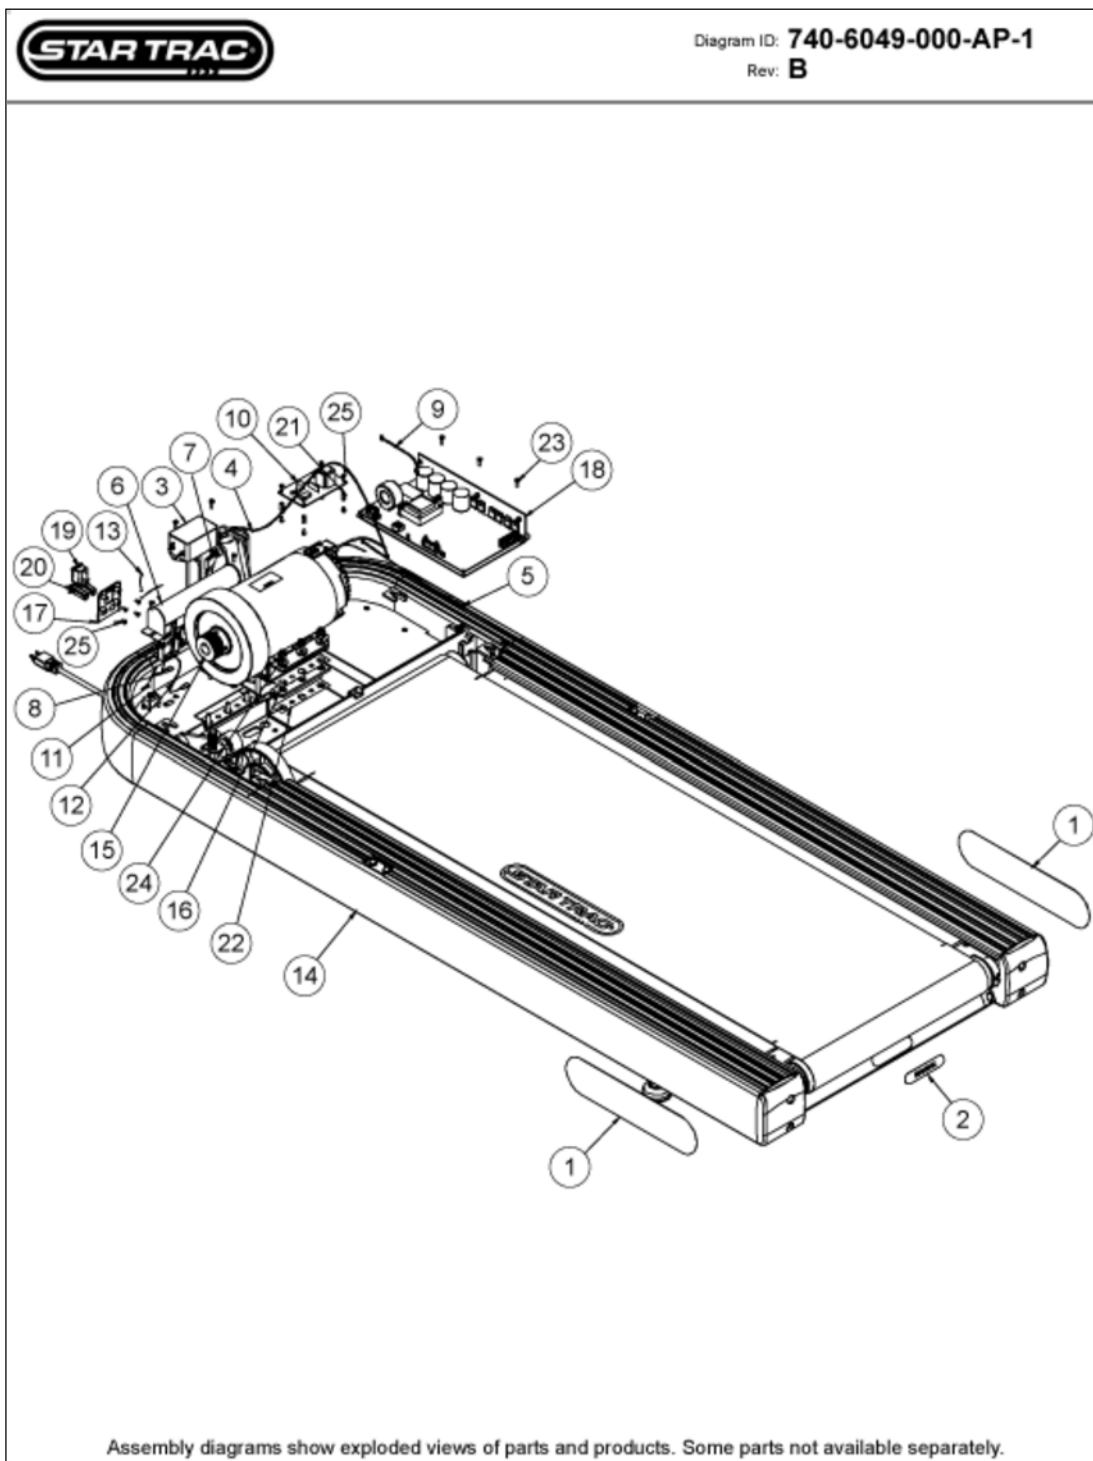

CARDIO • Treadmill • S Series Treadmill • S-TRc

Electrical Assy Lower

Electrical Assy

Lower

Callout	Part Number:	Description
1	050-2073	LABEL, STAR TRAC, 15X3.55"
2	050-2113	LOGO, REAR CROSSBAR, S-TR
3	440-0257	EMI FLTR, 110/220V
4	740-6013	ASSY, CABLE, AC TO MCB, SPORT
5	740-6017	ASSY, CABLE, PWR SUPPLY, AC IN
6	740-6019	ASSY, RESISTOR, 225W, 1K, SPOR
7	740-6022	ASSY, CABLE, MAIN INTERFACE,
8	740-6023	ASSY, CABLE, AC L1
9	740-6025	ASSY, CABLE, EXT DC POWER, SPO
10	740-6029	ASSY, DC POWER SUPPLY, 65W,
11	740-6031	ASSY, CABLE, AC, EMI TO MCB, A
12	740-6032	ASSY, CABLE AC, EMI TO MCB, N/
13	740-6036	ASSY, CABLE, GENERIC GND 2, SP
14	740-6048	ASSY, ELEV & RUNNING SYSTEM,
15	740-6050	ASSY, MOTOR, AC 220V, S-TRC
16	740-6080	GASKET, MOTOR BRK INSULATOR
17	740-6081	BASE, BREAKER, W/INSERTS
18	715-3617	MCB, 110V, AC SYSTEM
19	740-6116	SWITCH, ON/OFF, 110V, 18A
20	740-6117	BREAKER, 18AMP
21	740-6128	STANDOFF, DC POWER SUPPLY, S-
22	740-6129	INSULATOR, MOTOR PAD, MYLAR,
23	740-6512	SCREW, GB818M*15
24	740-6520	NUT, GB617M8CL2
25	740-6521	SCREW, GB818M4*8

Parts are subject to availability. Part pricing may change with or without notice.
Check the Star Trac Support Website <http://support.startrac.com> for current part pricing.

October 21, 2009