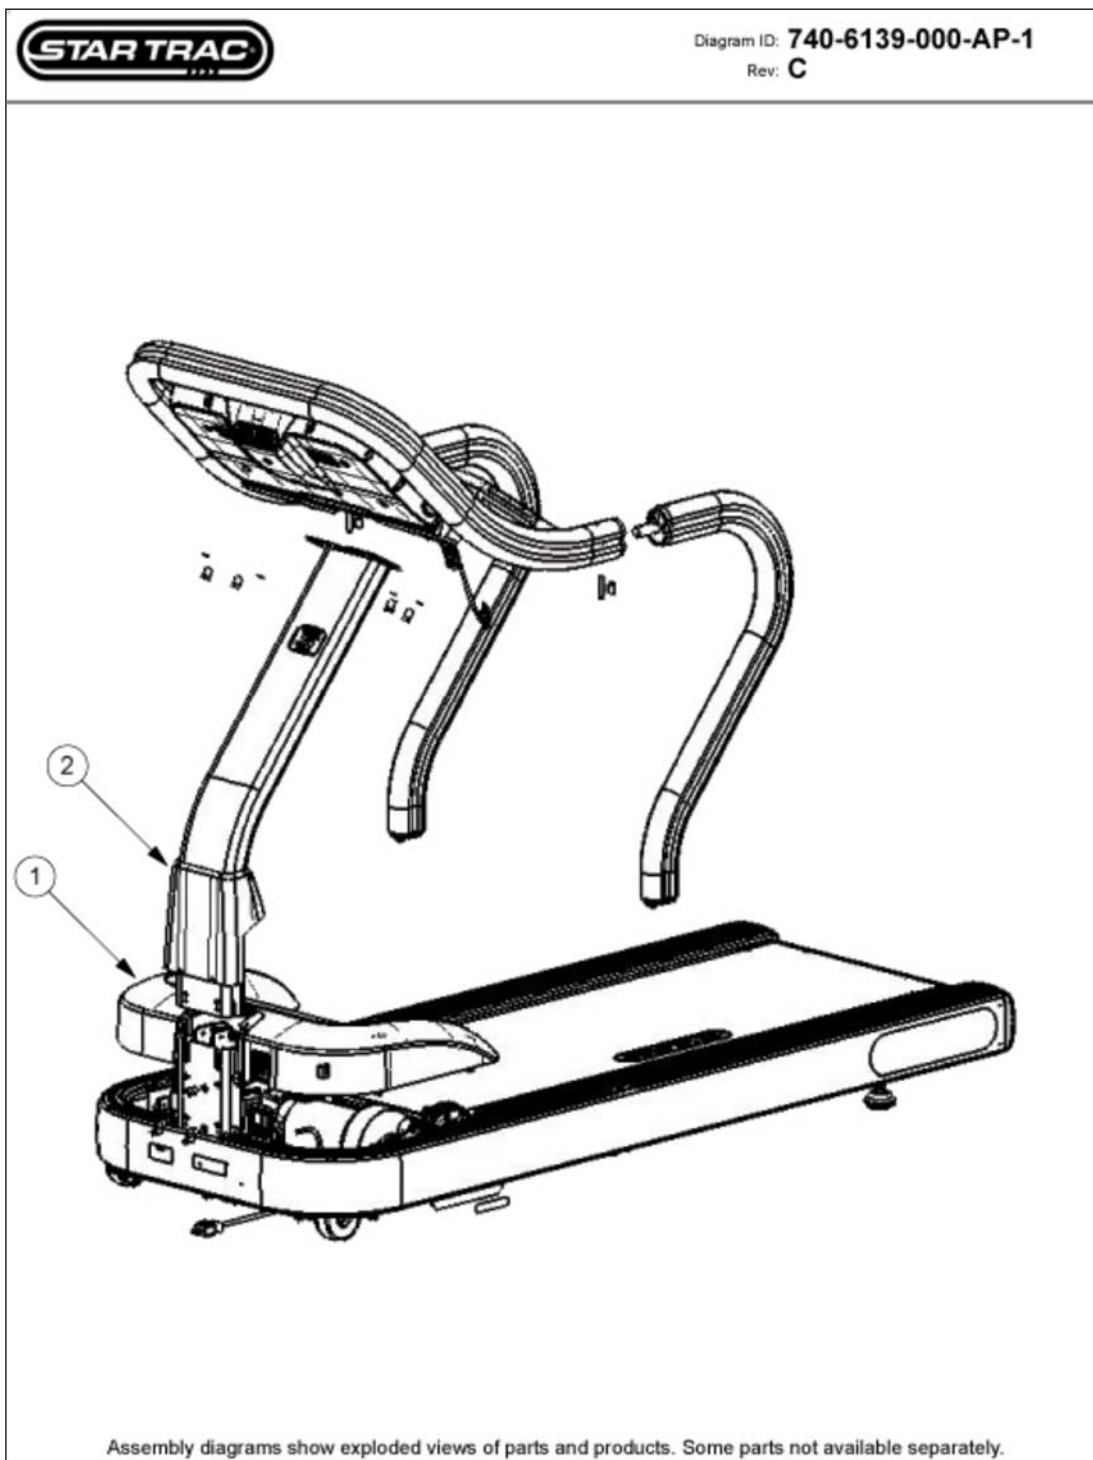

CARDIO • Treadmill • S Series Treadmill • S-TRc

Shrouds

Slide: 1-1-12-31 • PD ID: 1031 • PROD Link ID: • D ID: 501

October 21, 2009

Shrouds