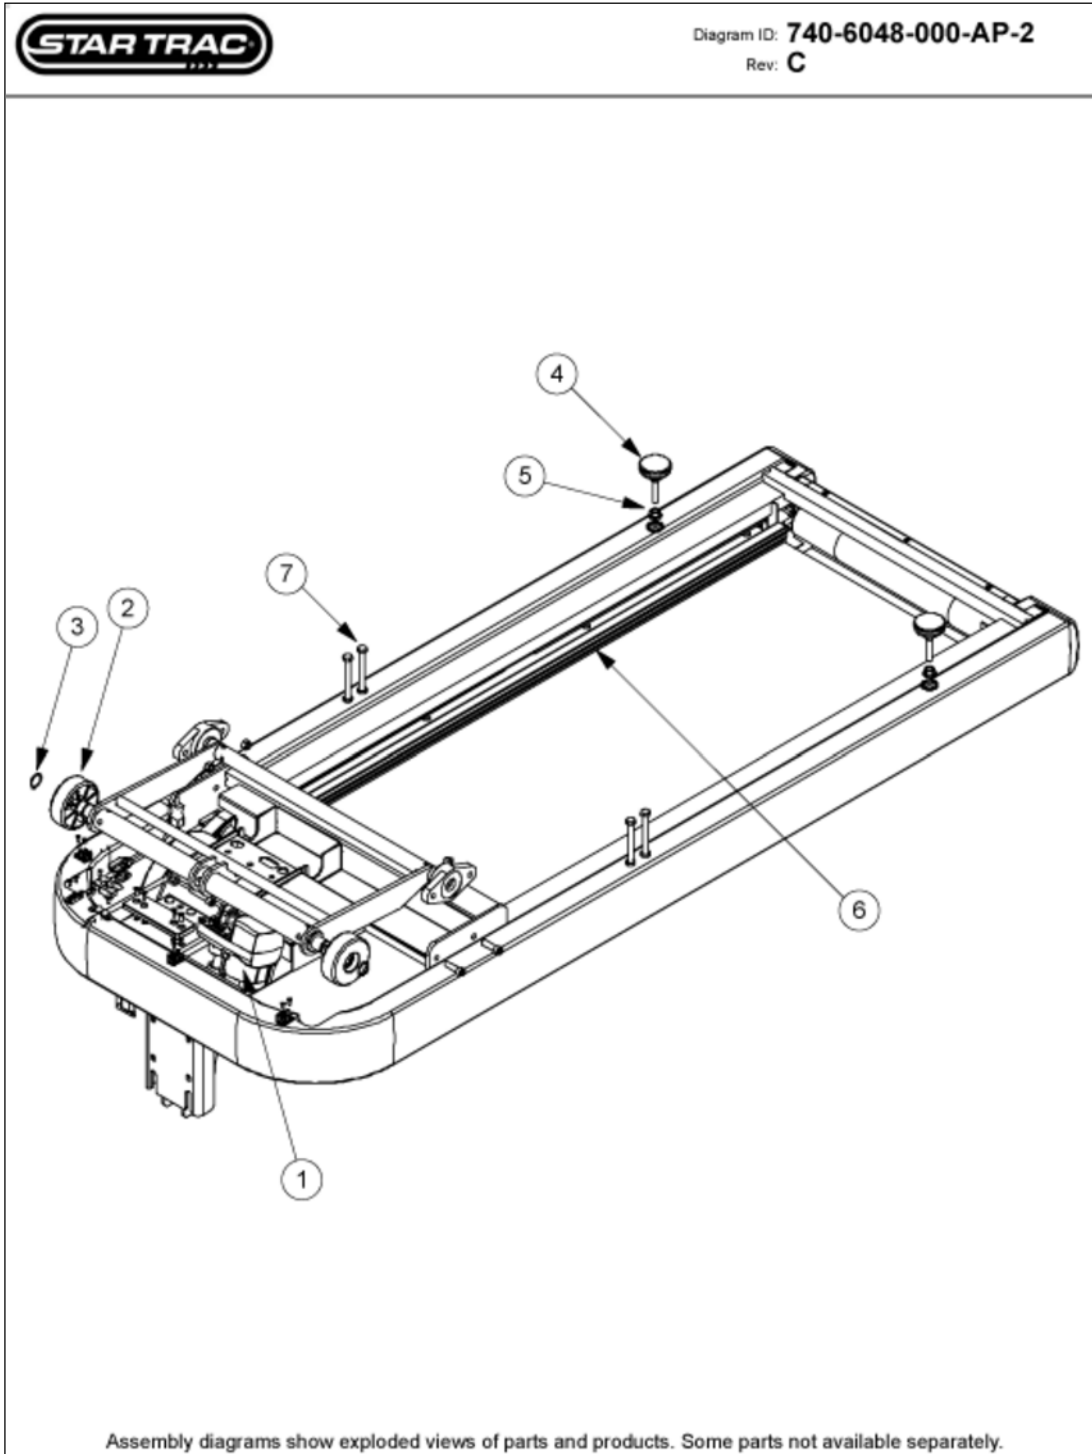

CARDIO • Treadmill • S Series Treadmill • S-TRc

Elevation Assy

Slide: 1-1-12-31 • PD ID: 1031 • PROD Link ID: • D ID: 485

October 21, 2009

Elevation Assy

Callout	Part Number:	Description
1	740-6005	ASSY, ELEV MOTOR, 110VAC, SPOR
2	740-6046	BRACKET, VENT HOLDER, S-TR
3	740-6515	RETAINER, RING GB894.125
4	740-6065	FEET, LEVELING
5	740-6505	NUT, GB6177M12
6	740-6069	EXTRUSION, RUBBER, CUSHIONING
7	740-6503	SCREW, GB5780M10*140

Parts are subject to availability. Part pricing may change with or without notice.
Check the Star Trac Support Website <http://support.startrac.com> for current part pricing.

October 21, 2009