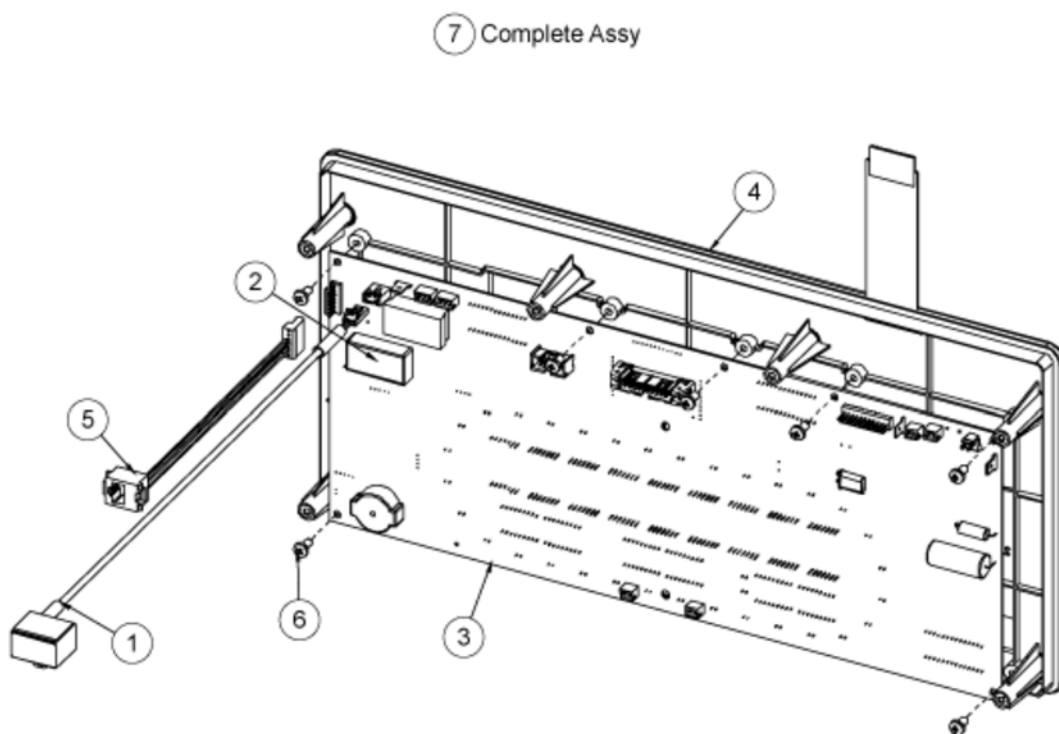

Display Electronic

Display Electronic

Callout Part Number:	Description
1 740-6001	ASSY, DISPLAY, CLUB COMP, SPOR

Parts are subject to availability. Part pricing may change with or without notice.
Check the Star Trac Support Website <http://support.startrac.com> for current part pricing.

October 21, 2009

CARDIO • Treadmill • S Series Treadmill • S-TRc

Display Panel Assy With Electronic Board

Diagram ID: 740-6094-000-AP-1
Rev: C

Assembly diagrams show exploded views of parts and products. Some parts not available separately.